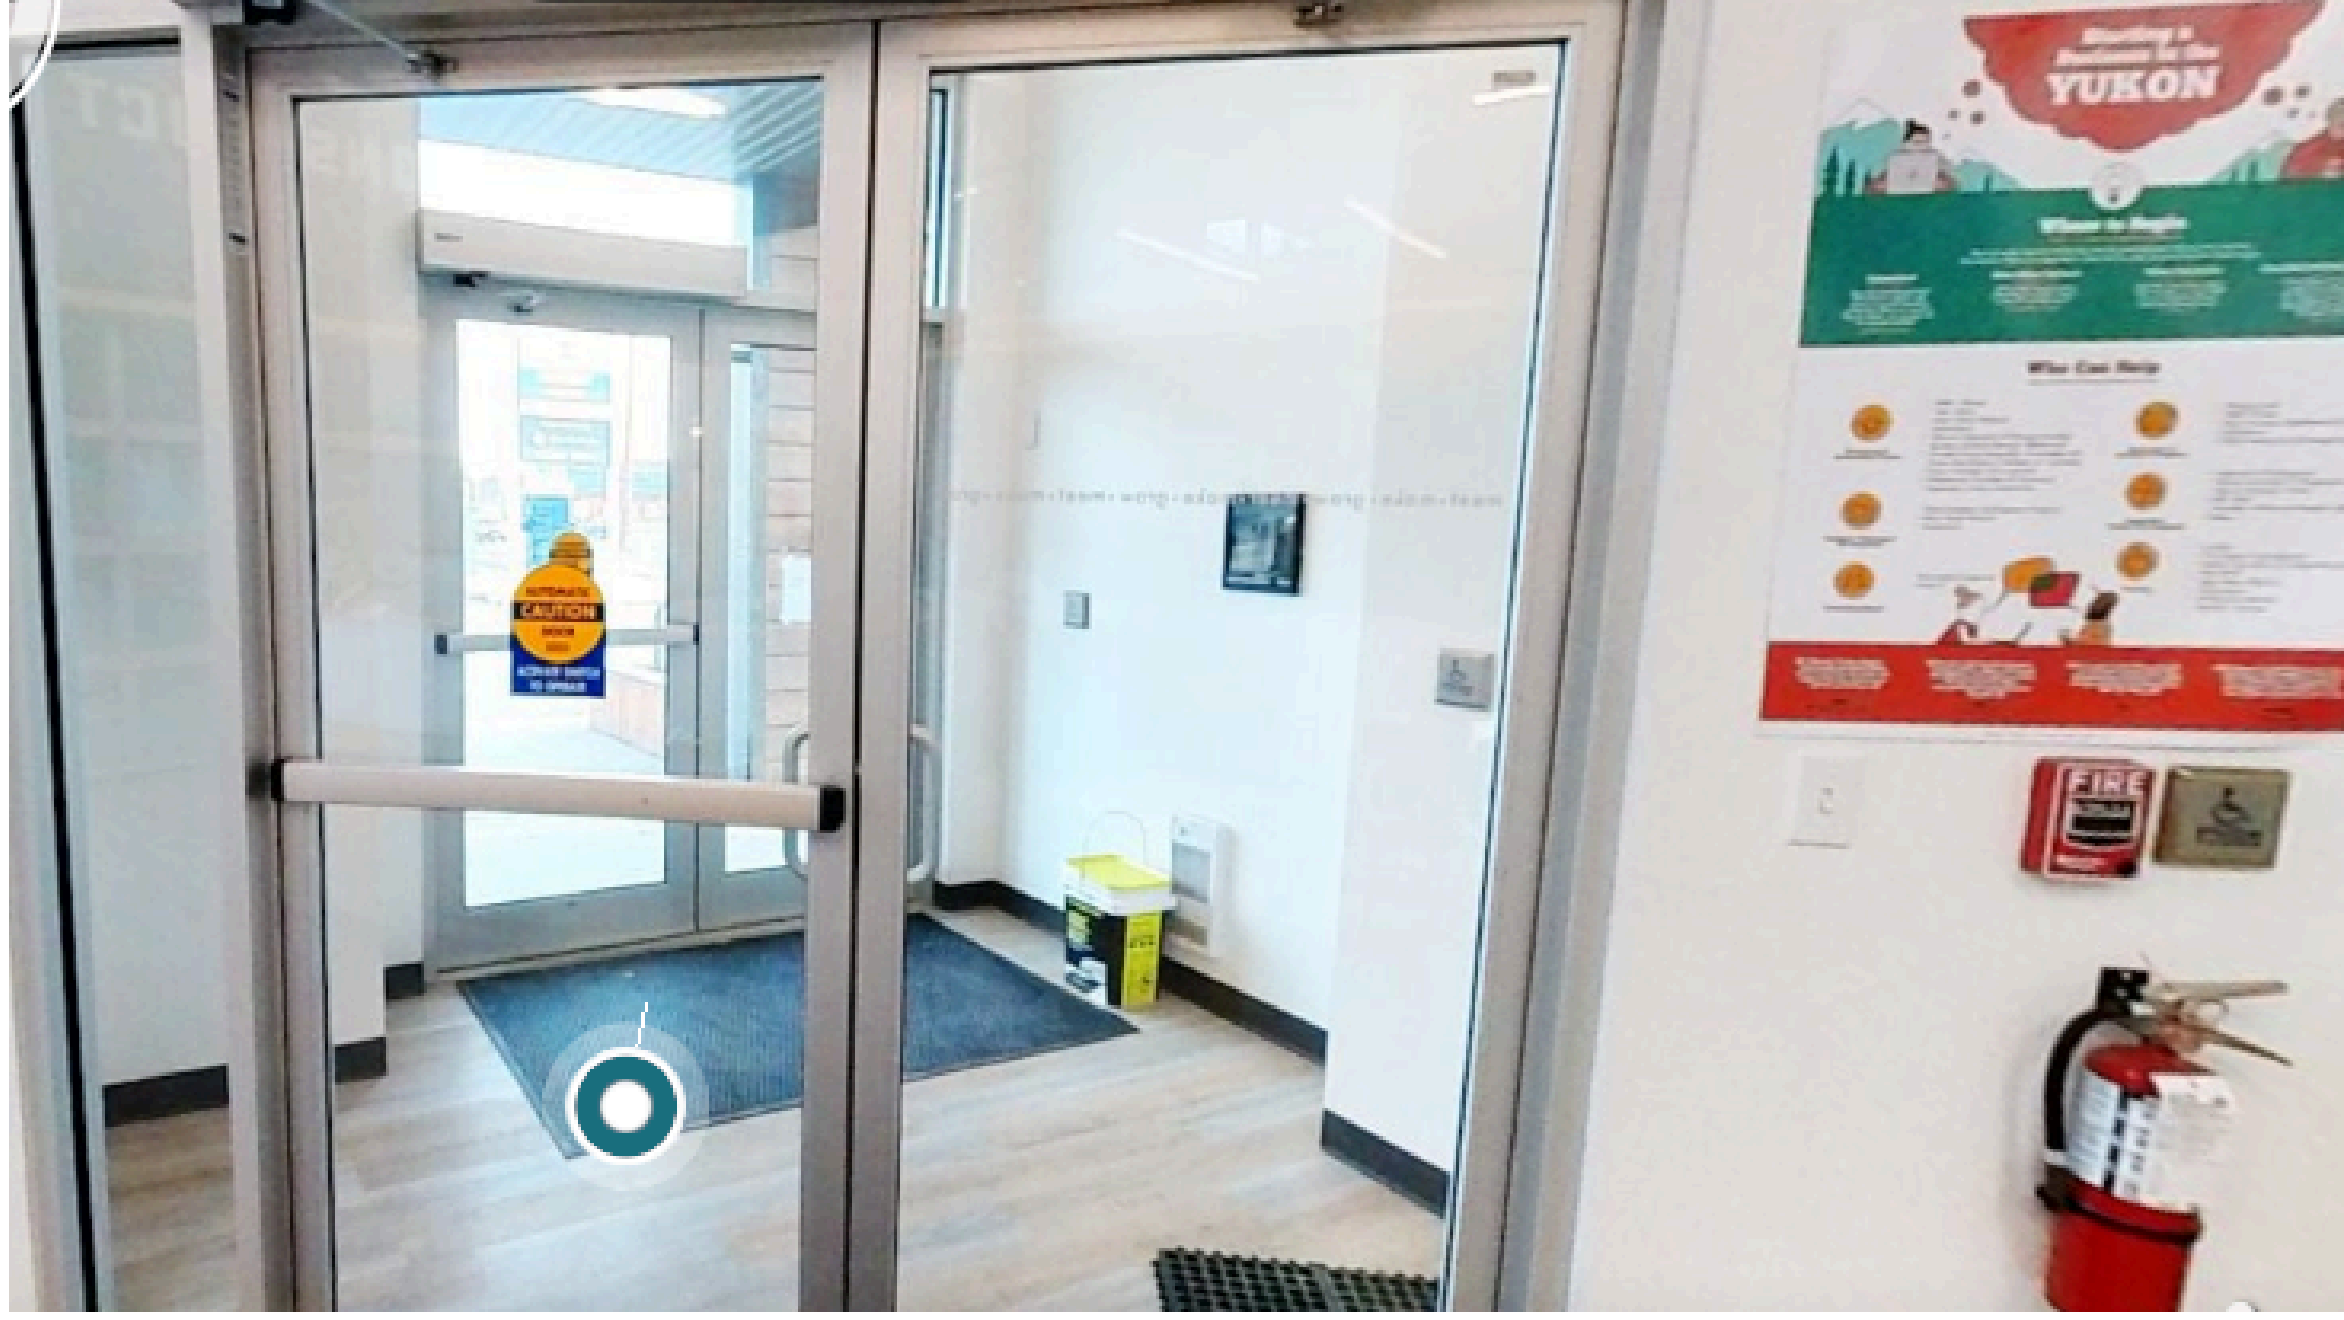

Venue Access

YukonStruct

The front doors of the YukonStruct building has two doors up front the sidewalk level, with automatic doors which can be opened from a button from inside and outside.

The Newmont Classroom is accessible by a single-width glass door, on the ground floor, which also has single stall washrooms. This room is adjacent to the NorthwestTel Event Space, and we will be using both these rooms at once.

The NorthwestTel Event Space is accessible by a single-width door from the corridor on the ground floor.

There is a second level mezzanine that is not accessible via elevator, only stairs, but that we will not be using at the conference.