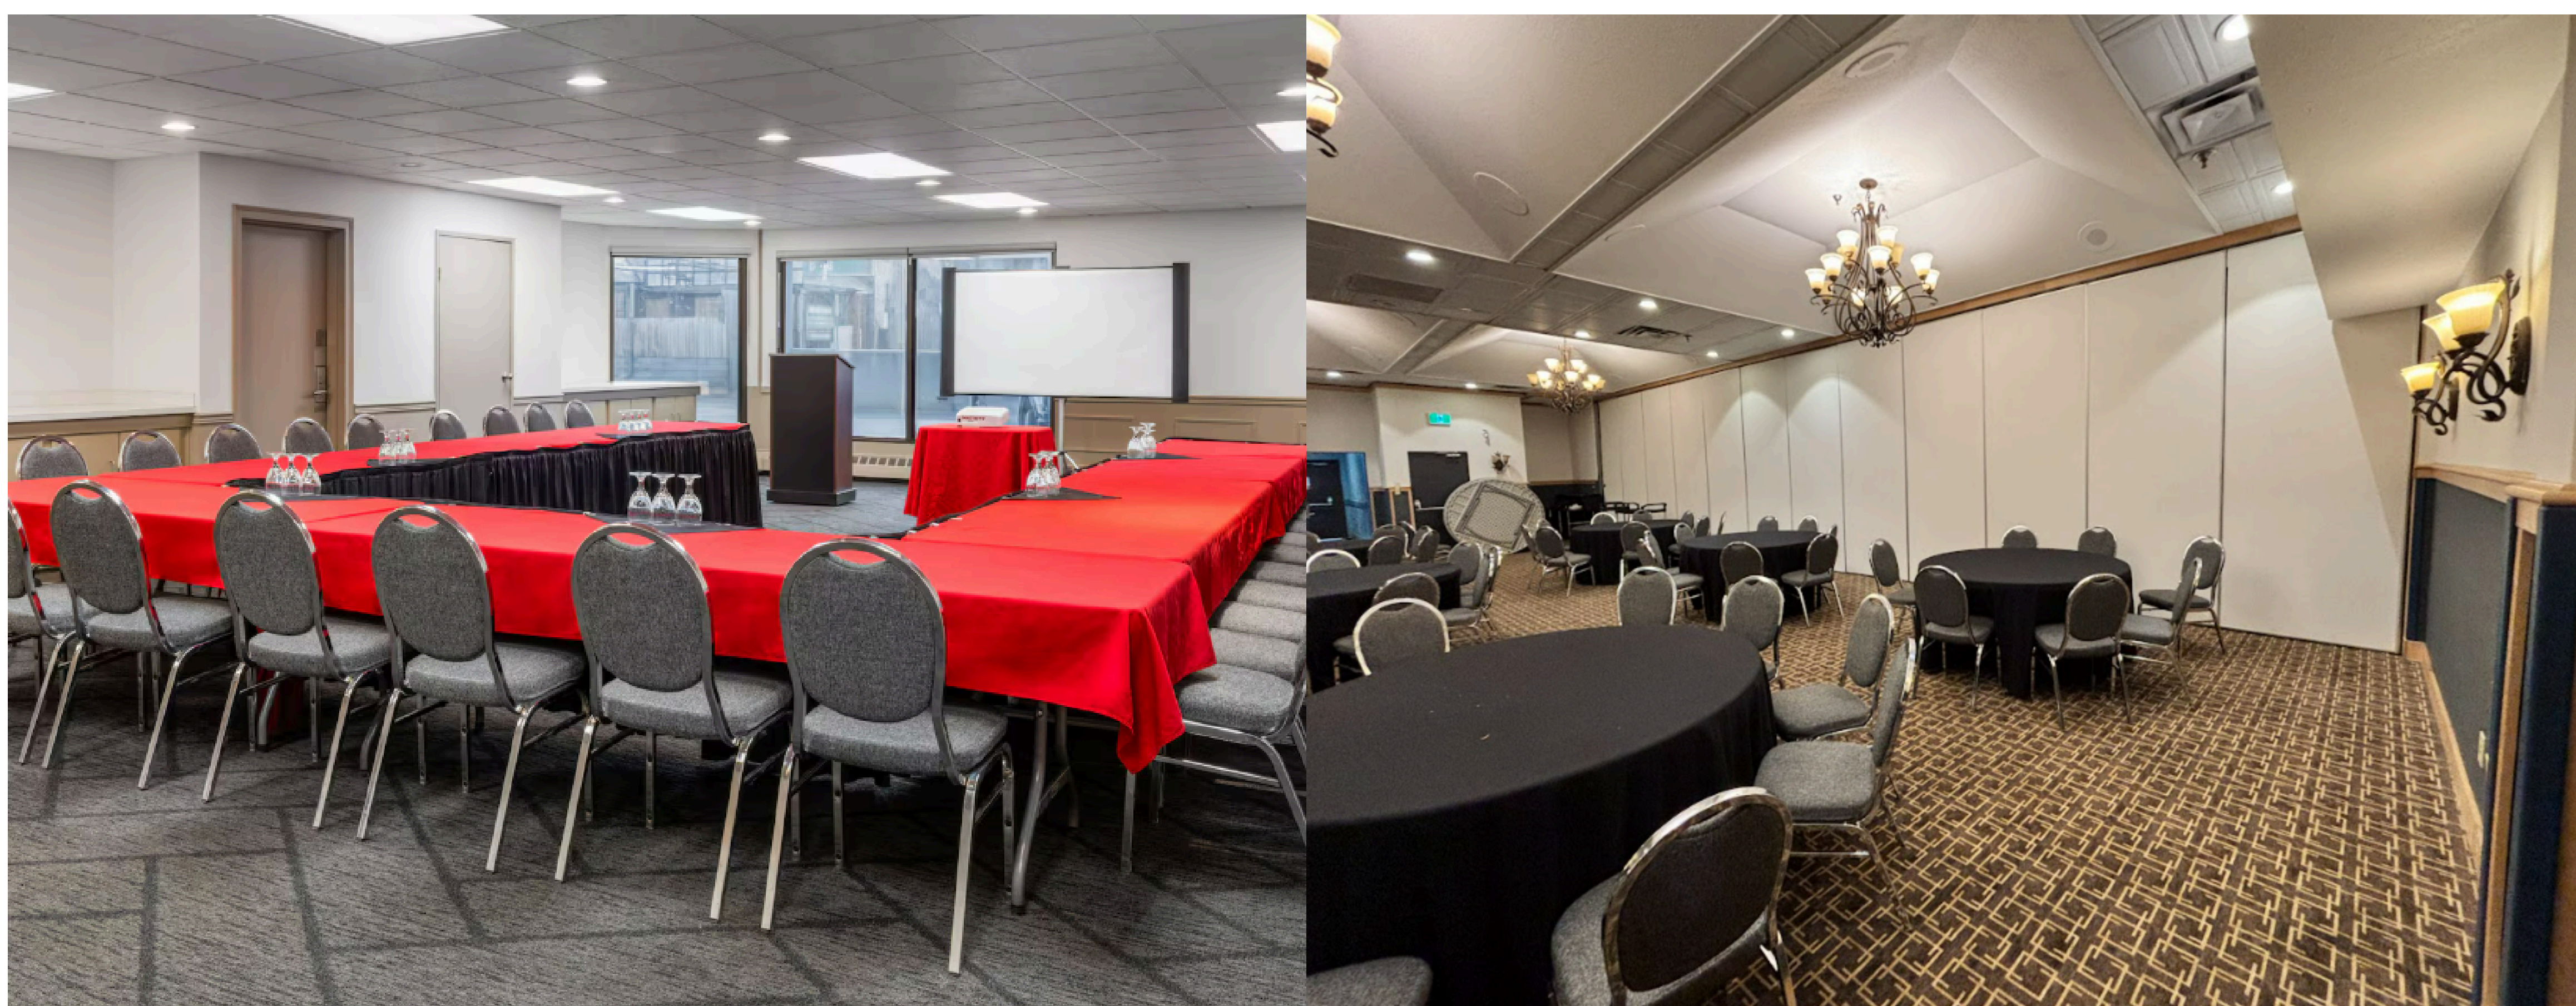

Venue Access

Sternwheeler Hotel Conference Rooms

The Sternwheeler Hotel Conference Rooms are accessible through double width doors, at level, and the hotels floors are all accessible via elevator.

The bathrooms are accessible at the Sternwheeler hotel, with wider stalls, and hand rails and include changing tables.